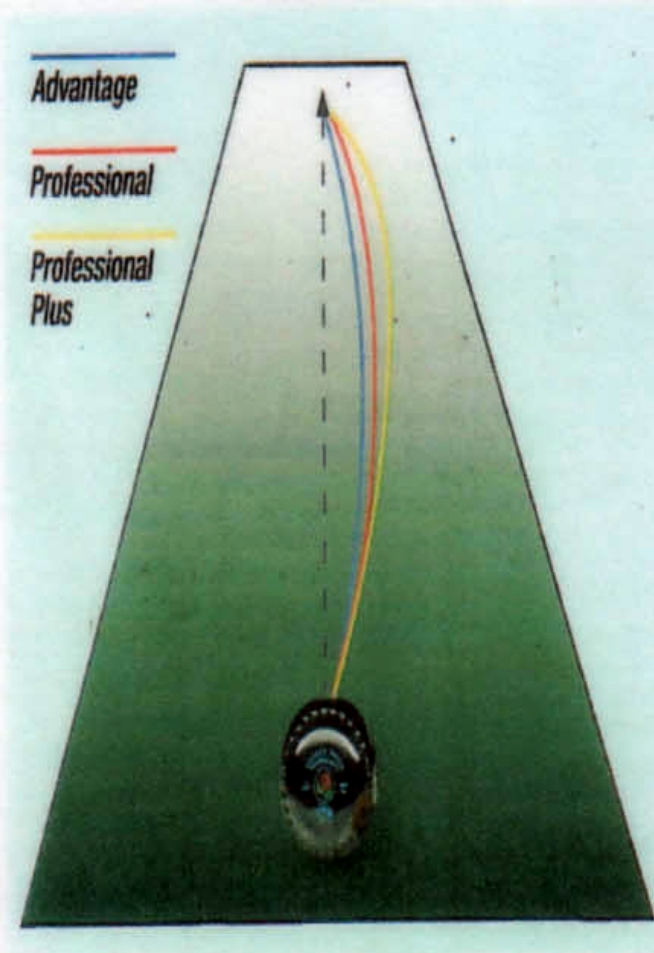

Cornwall Bowls

Drakes Pride

DELIVERY PATH DIAGRAM

Advantage

A narrow handling bowl with a unique shape, making it the ultimate bowl for the faster indoor rinks, and particularly those notoriously difficult narrow rinks.

Sizes 0 - 5 heavy. Black only.

Professional

Has proved to be very successful on indoor and faster outdoor greens. They take a light line with a consistent finish offering a greater range of shots.

Sizes 00 - 6 medium or heavy.

Professional Plus

An outdoor bowl, giving the feel and handling of the professional but with a bias strength required for outdoor greens.

Sizes 0 - 5 medium or heavy.